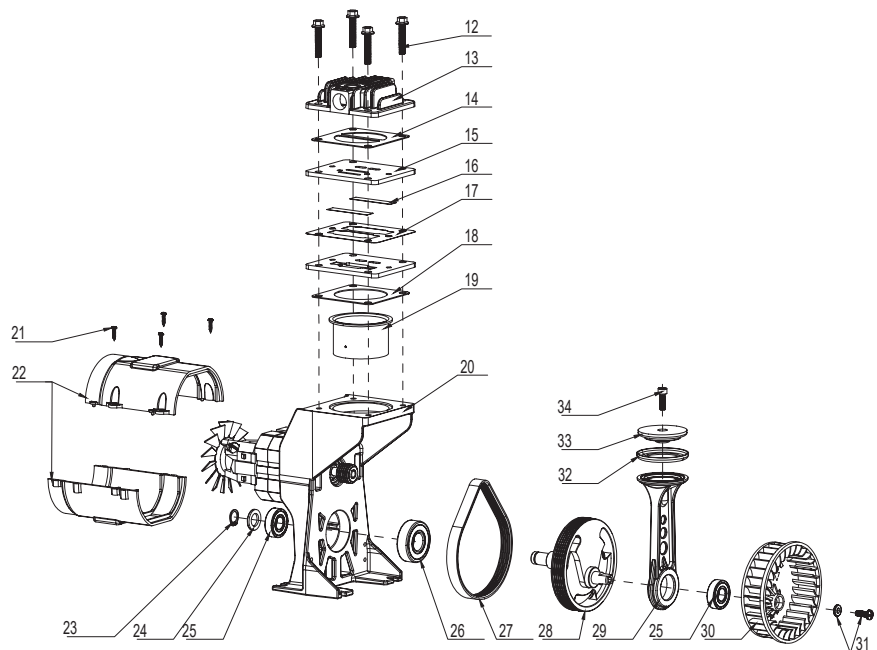

TECHNICAL DRAWING  
H 215-6

REF. NO.: 36943

**36943 PART LIST**

REF. NO.: 36943

NO.	Designation	Code SKU	Qty
1	Screw		2
2	Quick coupler	36843079	1
3	Gauge	4345217	2
4	Safety valve	363814	1
5	Connector		2
6	Regulator	36943006	1
7	Bolt		5
8	Bung		1
9	Hose	36943009	1
10	Air filiter	36943010	1
11	Complete pump unit	36943011	1
12	Bottom bolt		4
13	Cylinder head	36741004	1
14	Cylinder head gasket	36741006	1
15	Valve plate	36741007	2
16	Valve	36741008	2
17	Aluminium gasket	36741009	1
18	Valve plate gasket	36741010	1
19	Cylinder	36943019	1
20	Motor		1
21	Cover screw		4
22	Motor cover		1
23	Circlip		1
24	Washer		1
25	Bearing		2
26	Bearing		1
27	Belt	36943027	1

**36943 PART LIST**

REF. NO.: 36943

NO.	Designation	Code SKU	Qty
28	Crankshaft	36943028	1
29	Connecting rod	36741020	1
30	Fan	36741023	1
31	Bottom bolt and washer		1
32	Piston ring	36741019	1
33	Connecting rod cover	36741018	1
34	Bottom bolt	36741012	1
35	Head elbow	36943035	1
36	Grounding mark		3
37	Tooth gasket		3
38	Bolt		3
39	Ground wire		1
40	Handle bolt		2
41	Handle bolt		2
42	Handle	36943042	2
43	Washer		2
44	Nut		2
45	Handle beam	36943045	1
46	Switch on/off	36943046	1
47	Cover screw		8
48	Cover screw		1
49	Hook		2
50	Washer		2
51	Hook screw		2
52	Washer		2
53	Bottom bolt		2
54	Back cover	36943054	1

**36943 PART LIST**

REF. NO.: 36943

NO.	Designation	Code SKU	Qty
55	Foot pad	36943055	4
56	Front cover	36943056	1
57	Foot pad bolt		4
58	Plug		1
59	Plug buckle		1
60	Exhaust pipe	36943060	1 set
61	Pressure switch plug		1 set
62	Motor bolt		4
63	Shock pad		4
64	Pressure switch	36943064	1
65	Non return valve	36943065	1
66	Tank	36943066	1
67	Drain valve		1
68	Airpress logo		1