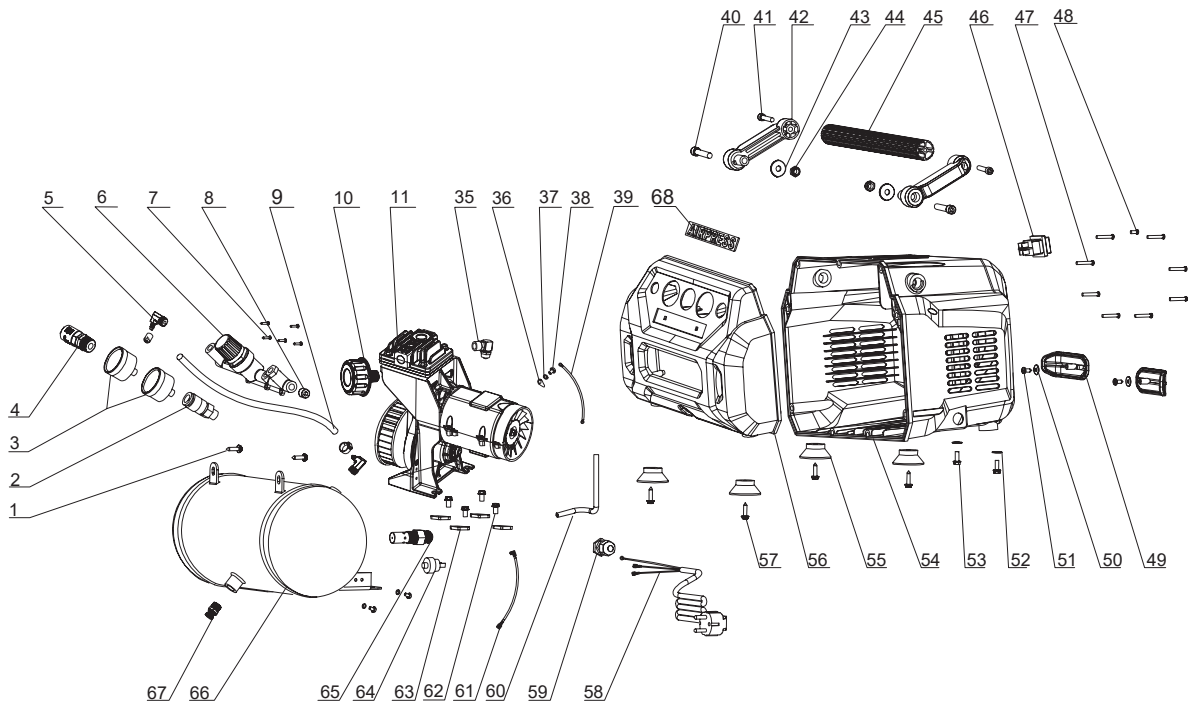

TECHNICAL DRAWING  
H 215-6

REF. NO.: 36943

**36943 PART LIST**

REF. NO.: 36943

NO.	Designation	Code SKU	Qty
1	Screw		2
2	Quick coupler	36843079	1
3	Gauge	4345217	2
4	Safety valve	363814	1
5	Connector		2
6	Regulator	36943006	1
7	Bolt		5
8	Bung		1
9	Hose	36943009	1
10	Air filiter	36943010	1
11	Complete pump unit	36943011	1
12	Bottom bolt		4
13	Cylinder head	36741004	1
14	Cylinder head gasket	36741006	1
15	Valve plate	36741007	2
16	Valve	36741008	2
17	Aluminium gasket	36741009	1
18	Valve plate gasket	36741010	1
19	Cylinder	36943019	1
20	Motor		1
21	Cover screw		4
22	Motor cover		1
23	Circlip		1
24	Washer		1
25	Bearing		2
26	Bearing		1
27	Belt	36943027	1

**36943 PART LIST**

REF. NO.: 36943

NO.	Designation	Code SKU	Qty
28	Crankshaft	36943028	1
29	Connecting rod	36741020	1
30	Fan	36741023	1
31	Bottom bolt and washer		1
32	Piston ring	36741019	1
33	Connecting rod cover	36741018	1
34	Bottom bolt	36741012	1
35	Head elbow	36943035	1
36	Grounding mark		3
37	Tooth gasket		3
38	Bolt		3
39	Ground wire		1
40	Handle bolt		2
41	Handle bolt		2
42	Handle	36943042	2
43	Washer		2
44	Nut		2
45	Handle beam	36943045	1
46	Switch on/off	36943046	1
47	Cover screw		8
48	Cover screw		1
49	Hook		2
50	Washer		2
51	Hook screw		2
52	Washer		2
53	Bottom bolt		2
54	Back cover	36943054	1

**36943 PART LIST**

REF. NO.: 36943

NO.	Designation	Code SKU	Qty
55	Foot pad	36943055	4
56	Front cover	36943056	1
57	Foot pad bolt		4
58	Plug		1
59	Plug buckle		1
60	Exhaust pipe	36943060	1 set
61	Pressure switch plug		1 set
62	Motor bolt		4
63	Shock pad		4
64	Pressure switch	36943064	1
65	Non return valve	36943065	1
66	Tank	36943066	1
67	Drain valve		1
68	Airpress logo		1