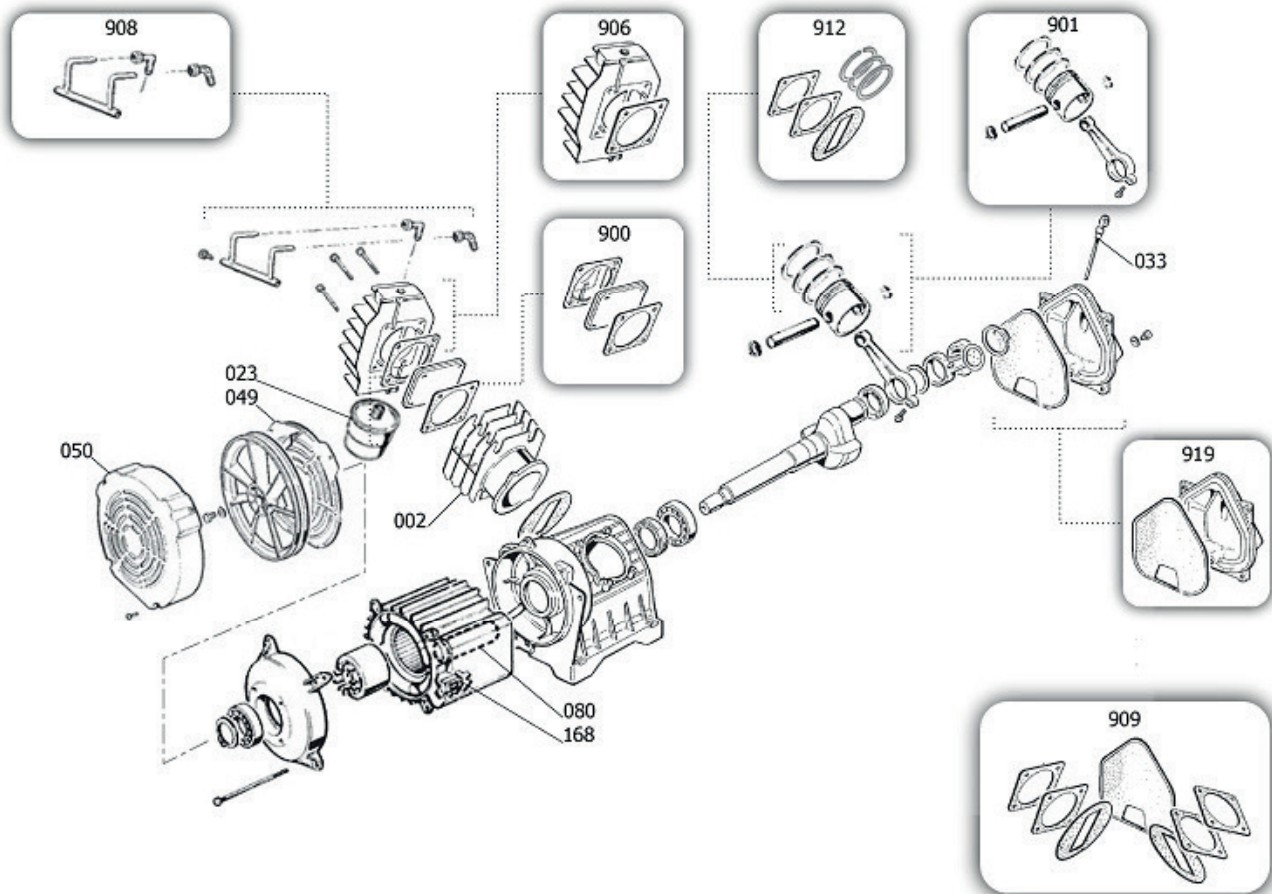

**36606 PART LIST**

REF. NO.: 36606

NO.	Designation	Code SKU	Qty
104	Grip	9083869	1
105	Check valve	9048072	1
106	Line valve	4100811	1
107	Condensate drain valve	9047097	1
108	Pressure reducer	9051143	1
109	Pressure gauge	9052099	1
109	Pressure gauge	9052108	1
110	Relief valve	9049315	1
112	Nipple/elbow	9053663	1
117	Handle grip	9038134	1
117	Handle grip	9414202	1
118	5-way fitting	9053042	1
127	Rilsan pipe 4/6 white „PTFE“	9270019	0,4
131	Pressure switch	9063047	1
132	Power cable	9065847	1
140	Unit support	N011599	1
145	Delivery pipe	9046659	1
200	Bare pump	3B00000	1
300	Wheels/feet mounting kit	9420407	1

BARE PUMP 3B00000

BARE PUMP 3B00000

NO.	Designation	Code SKU	Qty
1	Casing	3N60100	1
2	Cylinder	3B30000SGL	1
3	Head	1761401	2
4	Shaft	3N60201	1
23	Air filter assembly	7981000	2
29	Flywheel	2600100	1
30	Bearing 6205 2RS	9170085	1
30	Bearing 6207	9170090	1
33	Oil plug	9024020	1
34	Seal	9163030	1
36	Washer flywheel	9004008	1
40	Tie-rod	9101126	8
43	Shield motor	3N60400	1
44	Tie-rod	9067182	4
45	Circlip AAE D25 UNI 7435 K2	37607520	1
47	Rotor	3D62056	1
48	Wound stator	3D60056	1
49	Upper housing	8356100	1
50	Lower housing	8356200	1
52	Exhaust valve	4101047	1
80	Condenser	9612113	1
168	Overload cutout	9612121	1
900	MPK piastra valvole GV34	9434A48	1
901	MPK piston-conrod V38 for GV34	9434B54	1
901	MPK piston-conrod GV34 C/AST	9434B55	1
906	MPK head D3	9434G38	1
908	MPK collettore GV34	9434E38	1

## BARE PUMP 3B00000

NO.	Designation	Code SKU	Qty
909	MPK guarnizioni C34	9434F49	1
912	MPK segmenti V34	9434C49	2
919	MPK coperc.Carter V34	9434L50	1